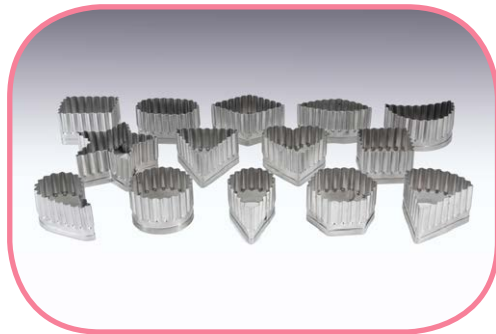

CUTTERS

Comma

Quarter Circle

Triangle

Round

Tear Drop

Square

Oval

Fluted cutters different shapes

UCA04

6 cm.

1

Inox

Item

Height

Pack

PVC Box

Material

UCA05

4 cm.

1

Inox

Rhombus

Rectangle