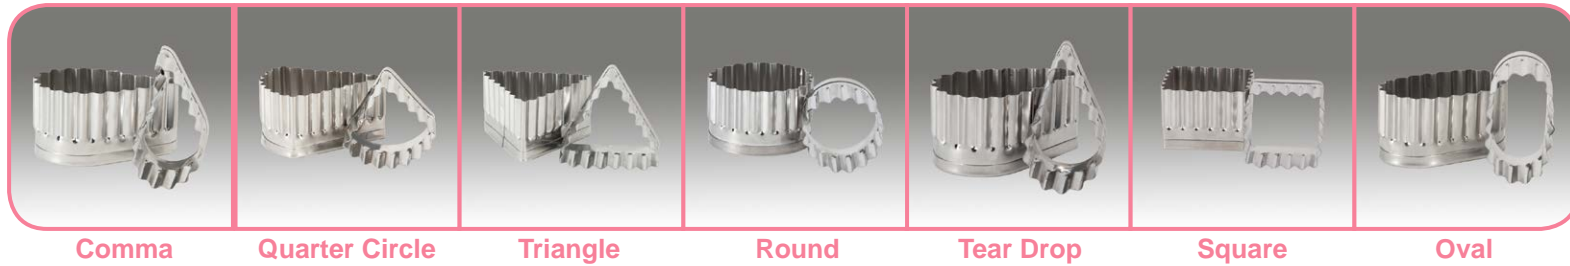

CUTTERS

Comma

Quarter Circle

Triangle

Round

Tear Drop

Square

Oval

Fluted cutters different shapes

UCA04

6 cm.

1

Inox

Item

Height

Pack

PVC Box

Material

UCA05

4 cm.

1

Inox

Rhombus

Rectangle