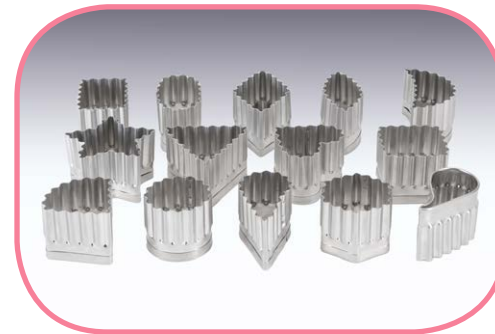

Fluted cutters different shapes

UCA04

6 cm.

1

Inox

Item

Height

Pack

PVC Box

Material

UCA05

4 cm.

1

Inox

Rhombus

Rectangle